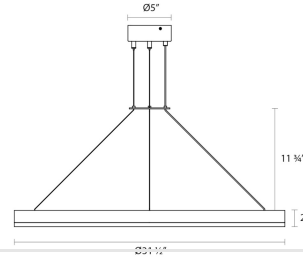

Project:

Corona Ring LED Pendant Spec Sheet

SKU: 2317.16 Learn more at:
<https://sonnemanlight.com/corona-ring-led-pendant>

Description: Corona is a circular profile of light; a warm ringed glow of LED illumination providing both the presence and the absence of volume. Corona is available in a range of larger diameters. Also available as a [Square Pendant](#) and [Double Corona Ring Pendant](#).

Type #:

Dimensions

Height: 2"
Diameter: 31.5"
Canopy/Backplate/Base: 5"
Size: 32"

Electrical Specs

Bulb(s) Included?: Yes
Bulb 1 Type: Integral LED
Input Voltage: 120-277VAC
Wattage: 35
Initial Lumens: 2560
Delivered Lumens: 1604
Color Temperature: 3000K
CRI: 90
Power Supply Type: Driver
Power Supply Quantity: 1
Power Supply Location: Canopy
Dimming Type: TRIAC & ELV @120V / 0-10V
Bulb Max Wattage: 35

Installation

Installation: Licensed electrician required
Sloped Ceiling Compatible?: Not Compatible
Minimum Hanging Height: 18"
Maximum Hanging Height: 72"

Shipping

Carton 1 L x W x H: 35" X 34" X 5"
Carton 1 Gross Weight: 13 LBS