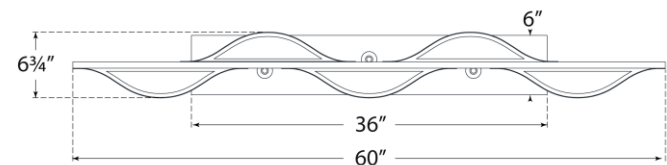

TEAR SHEET

Avant 60" Linear Pendant

Item # KW 5524AB-FG

Designer: Kelly Wearstler

O/A Height: 38"

Fixture Height: 4"

Min. Custom Height: 10.25"

Width: 60"

Canopy: 6" x 36" Rectangle

Finishes: AB, BZ, PN

Lightsource: Dedicated LED

Wattage: 30w (3600lm)

Note: UL Only | Custom Height Available

Front View

Bottom View