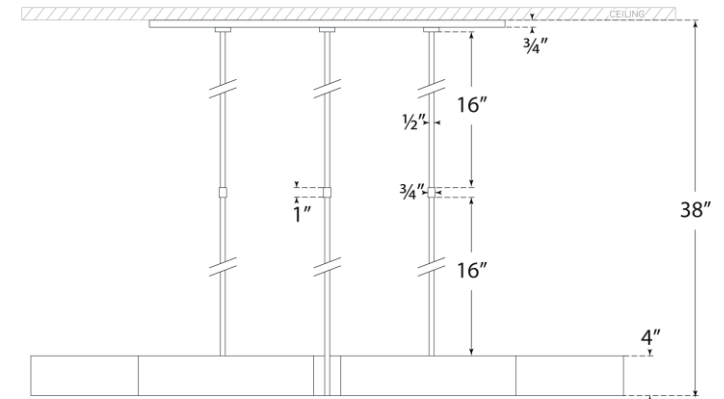

TEAR SHEET

Avant 60" Linear Pendant

Item # KW 5524AB-FG

Designer: Kelly Wearstler

O/A Height: 38"

Fixture Height: 4"

Min. Custom Height: 10.25"

Width: 60"

Canopy: 6" x 36" Rectangle

Finishes: AB, BZ, PN

Lightsource: Dedicated LED

Wattage: 30w (3600lm)

Note: UL Only | Custom Height Available

Front View

Bottom View