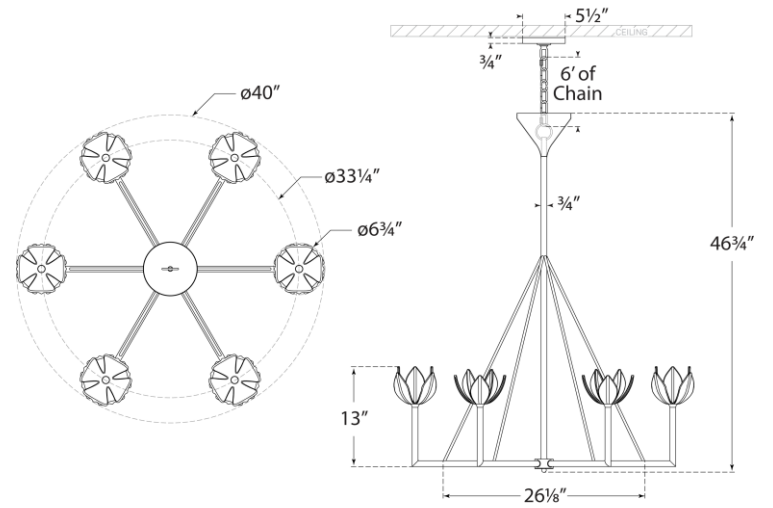

## Alberto Large Single Tier Chandelier

Item # JN 5004BSL

Designer: Julie Neill

Height: 46.75"

Width: 40"

Canopy: 5.5" Round

Finishes: ABL, AGL, BSL, PW

Socket: 6 - E12 Candelabra

Wattage: 6 - 60 G16.5

Weight: 21 Pounds

Top View

Front View