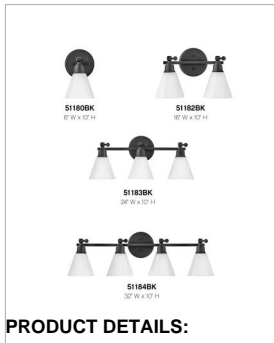

ARTI

51183BK

MEDIUM ADJUSTABLE THREE LIGHT VANITY

The perfect fixture for any space, Arti embodies simple elegance with its functional, streamlined design. Offering a robust lineup of fixture silhouettes, every aspect of the Arti family is adorned with practical features for a seamless integration into any room.

DETAILS	
FINISH:	Black
MATERIAL:	Steel
GLASS:	Cased Opal
DIMMABLE:	YES, WITH DIMMABLE LAMP (NOT INCLUDED)

DIMENSIONS	
WIDTH:	24"
HEIGHT:	10"
WEIGHT:	5lb
BACK PLATE:	6" Dia.
EXTENSION:	7"
TOP TO OUTLET:	3"

LIGHT SOURCE	
LIGHT SOURCE:	Socketed
WATTAGE:	3-10w Med. LED, 100w Equiv.
VOLTAGE:	120v

SHIPPING	
CARTON LENGTH:	23.6
CARTON WIDTH:	13.4
CARTON HEIGHT:	8.5
CARTON WEIGHT:	6.9

- Fixture can be mounted either up or down
- Suitable for use in damp locations as defined by NEC and CEC. Meets United States UL Underwriters Laboratories & CSA Canadian Standards Association Product Safety Standards.
- Fully adjustable up or down
- Merging the best of traditional and modern elements with a sophisticated and streamlined look
- All dimensions listed are as shown