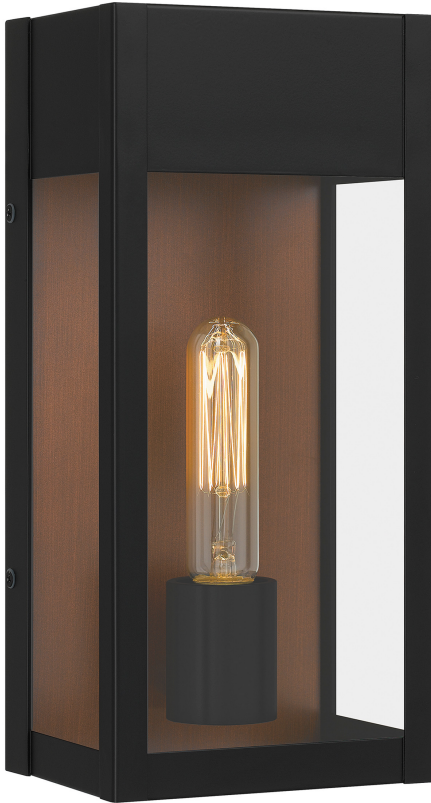

MAE8406MBK

Maren Outdoor Lantern

Matte Black

QUOIZEL
LIGHTING

DETAILS

Material: Aluminum

Glass/Shade Description: Clear Glass

Remote Included: No

LAMPING

Light Source: Incandescent

Bulb Included: No

Bulb Type: Medium Base

Bulb Quantity: 1

Watts per Bulb: 100

ELECTRICAL

Dimmable: Yes

Voltage: 120v

Wire Length: 0.5'

INSTALLATION

Location Rating: Wet

Install Position: Down

DIMENSIONS

Dimensions: 6" W x 13" H x 5.5" D

Backplate Dimensions: 6.00"H x 4.75"W