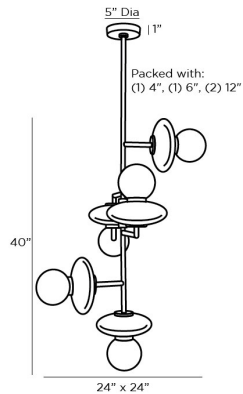

ARTERIOS

PIMPRI CHANDELIER

89654

H: 40 IN, W: 24 IN, D: 24 IN

Blue Smoke Glass, Clear Seedy Glass

Contract Suitable As Is

Inspired by the delicate layers of dew drops on the leaf of a plant, the delicate Pimpri chandelier is imagined in pillowed shapes of blue smoke luster glass joined with globed shades in clear seedy glass. The glass ornaments attach to a brushed-brass steel geometric frame in an assemblage that is modern and unexpected. The fixture is ideal for vertical spaces or tall ceilings. Finish will vary. Damp-rated, although limited covered outdoor areas may affect finish.

APPEARANCE

Material	Glass, Steel
Material Type	Luster
Finish	Blue Smoke, Brushed Brass, Clear Seedy
Finish Will Vary	true
Top Coat/Sealant	false

DIMENSIONS

Chandelier	H: 37 IN, W: 24 IN, D: 24 IN
Minimum Hanging Height	40 IN
Maximum Hanging Height	70 IN
Canopy	H: 1 IN, Dia: 5.00 IN

WIRING

Rating	Damp
Suggested Bulb Type	T6
Cord	7 FT, Clear/Silver, SVT
Socket	5, Type B - E12
Photographed Bulb	Small Clear Tubular Bulb
Maximum Watt	40
Voltage	110-120 V

CERTIFICATIONS

Certifications	Mexico Australia, European Union, United Arab Emirates, United States, Canada
----------------	--

COMPLIANCY

UL/ETL	Yes
CB	Yes
RoHS	true

SHIPPING

Product Weight	15.36 LBS
Gross Weight 1	23.36 LBS
Gross Weight 2	0 LBS
Shipping Box 1	H: 28.15 IN, L: 18.7 IN, W: 36.42 IN
Shipping Box 2	H: 0 IN, L: 0 IN, W: 0 IN