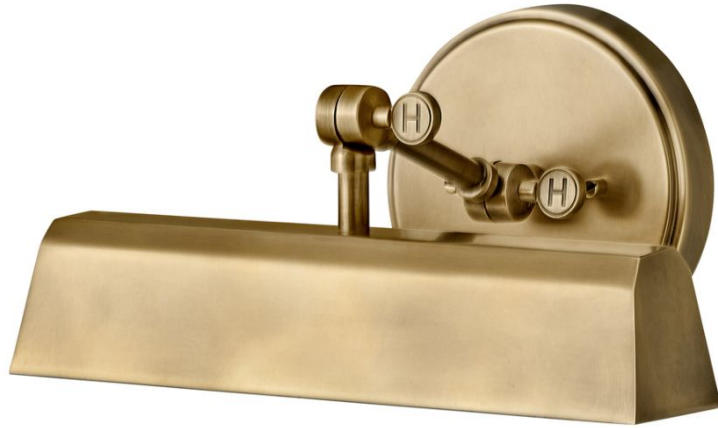

ARTI

47093HB

SMALL ADJUSTABLE ACCENT LIGHT

The perfect fixture for any space, Arti embodies simple elegance with its functional, streamlined design. Offering a robust lineup of fixture silhouettes, every aspect of the Arti family is adorned with practical features for a seamless integration into any room.

DETAILS	
FINISH:	Heritage Brass
MATERIAL:	Steel
DIMMABLE:	YES, WITH DIMMABLE LAMP (NOT INCLUDED)

DIMENSIONS	
WIDTH:	12"
HEIGHT:	6"
WEIGHT:	3.6lb
BACK PLATE:	6" Dia.
EXTENSION:	7.3"
TOP TO OUTLET:	3"

LIGHT SOURCE	
LIGHT SOURCE:	Socketed
WATTAGE:	1-10w Med. LED, 60w Equiv.
VOLTAGE:	120v

SHIPPING	
CARTON LENGTH:	14.5
CARTON WIDTH:	9.8
CARTON HEIGHT:	8.5
CARTON WEIGHT:	5.1

PRODUCT DETAILS:

- Suitable for use in dry (indoor) locations as defined by NEC and CEC. Meets United States UL Underwriters Laboratories & CSA Canadian Standards Association Product Safety Standards.
- This fixture can be hardwired or mounted with an included 96" plug-in cord.
- Fully adjustable up or down
- Merging the best of traditional and modern elements with a sophisticated and streamlined look
- Optional cord covers are available. Pack of two 12" covers – 6938 HB
- All dimensions listed are as shown