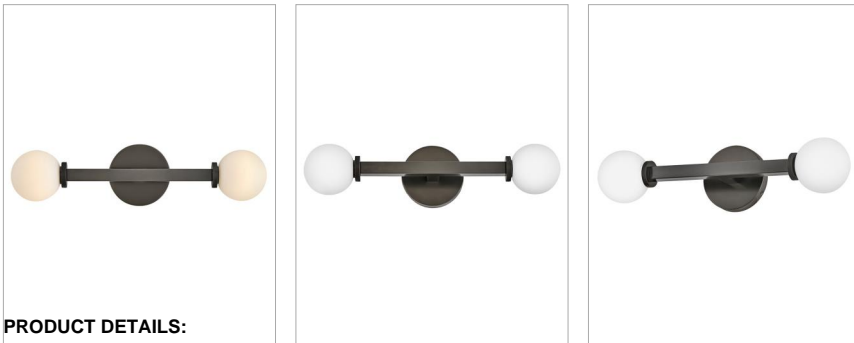

AUDREY

56052BX-LL

SMALL TWO LIGHT VANITY

Audrey gives a modern nod to vintage Hollywood vanity lights thanks to luxurious finishes and beautifully knurled details that offset etched opal glass globes. Audrey incorporates the best of both transitional design elements and mid-century-inspired style. Available in Heritage Brass or Black Oxide finish options, this versatile fixture can be mounted horizontally or vertically for added customization.

| DETAILS | |
|-----------|-----------------------------|
| FINISH: | Black Oxide |
| MATERIAL: | Steel |
| GLASS: | Etched Opal |
| DIMMABLE: | YES, CL TYPE DIMMER (SSL7A) |

| DIMENSIONS | |
|----------------|---------|
| WIDTH: | 20" |
| HEIGHT: | 5" |
| WEIGHT: | 2.5lb |
| BACK PLATE: | 5" Dia. |
| EXTENSION: | 5" |
| TOP TO OUTLET: | 2.5" |

| LIGHT SOURCE | |
|---------------------------|-----------------------------|
| LIGHT SOURCE: | Socketed |
| LED NAME: | EG9L-4.5 |
| VOLTAGE: | 120v |
| COLOR TEMP: | 3000 |
| LUMENS: | 900 |
| CRI: | 90 |
| INCANDESCENT EQUIVALENCY: | 2 x 40w |
| DIMMABLE: | YES, CL TYPE DIMMER (SSL7A) |

| SHIPPING | |
|----------------|------|
| CARTON LENGTH: | 12 |
| CARTON WIDTH: | 18.5 |
| CARTON HEIGHT: | 9.3 |
| CARTON WEIGHT: | 4 |

PRODUCT DETAILS:

- Mounting hardware is hidden on the back plate to ensure a clean silhouette
- Fixture can be mounted vertically
- Suitable for use in damp locations as defined by NEC and CEC. Meets United States UL Underwriters Laboratories & CSA Canadian Standards Association Product Safety Standards.
- Meets California Energy Commission Title regulations/JA8 when using the included LED bulb
- LED Bulbs carry a 3-year limited warranty
- Bold silhouette with dramatic details creates a modern statement