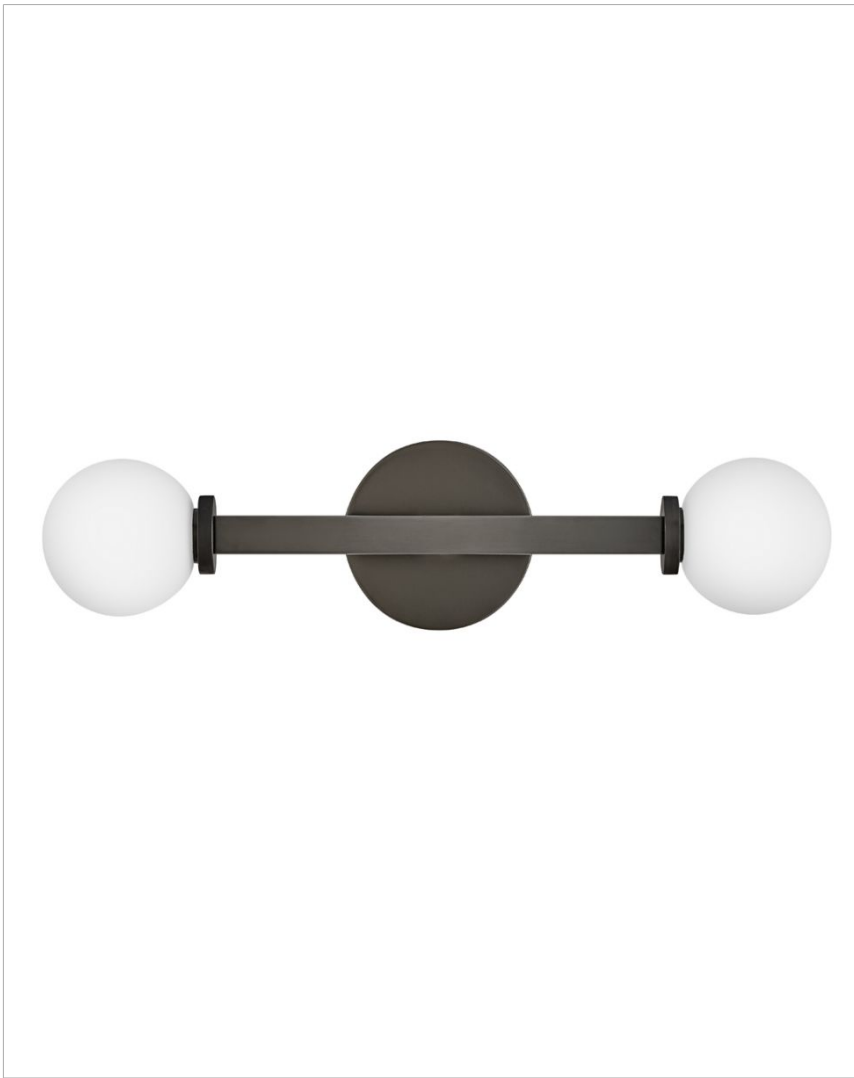

AUDREY

56052BX-LL

SMALL TWO LIGHT VANITY

Audrey gives a modern nod to vintage Hollywood vanity lights thanks to luxurious finishes and beautifully knurled details that offset etched opal glass globes. Audrey incorporates the best of both transitional design elements and mid-century-inspired style. Available in Heritage Brass or Black Oxide finish options, this versatile fixture can be mounted horizontally or vertically for added customization.

| DETAILS | |
|-----------|-----------------------------|
| FINISH: | Black Oxide |
| MATERIAL: | Steel |
| GLASS: | Etched Opal |
| DIMMABLE: | YES, CL TYPE DIMMER (SSL7A) |

| DIMENSIONS | |
|----------------|---------|
| WIDTH: | 20" |
| HEIGHT: | 5" |
| WEIGHT: | 2.5lb |
| BACK PLATE: | 5" Dia. |
| EXTENSION: | 5" |
| TOP TO OUTLET: | 2.5" |

| LIGHT SOURCE | |
|---------------------------|-----------------------------|
| LIGHT SOURCE: | Socketed |
| LED NAME: | EG9L-4.5 |
| VOLTAGE: | 120v |
| COLOR TEMP: | 3000 |
| LUMENS: | 900 |
| CRI: | 90 |
| INCANDESCENT EQUIVALENCY: | 2 x 40w |
| DIMMABLE: | YES, CL TYPE DIMMER (SSL7A) |

| SHIPPING | |
|----------------|------|
| CARTON LENGTH: | 12 |
| CARTON WIDTH: | 18.5 |
| CARTON HEIGHT: | 9.3 |
| CARTON WEIGHT: | 4 |

PRODUCT DETAILS:

- Mounting hardware is hidden on the back plate to ensure a clean silhouette
- Fixture can be mounted vertically
- Suitable for use in damp locations as defined by NEC and CEC. Meets United States UL Underwriters Laboratories & CSA Canadian Standards Association Product Safety Standards.
- Meets California Energy Commission Title regulations/JA8 when using the included LED bulb
- LED Bulbs carry a 3-year limited warranty
- Bold silhouette with dramatic details creates a modern statement