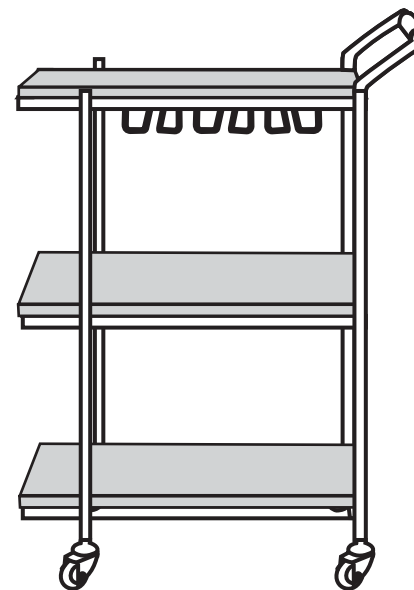

MOE'S

home collection

ASSEMBLY INSTRUCTIONS.

AFTER HOURS BAR CART

FI-1092-02

THANK YOU FOR YOUR PURCHASE!

PARTS AND HARDWARE.

PARTS LIST

No.	DESCRIPTION	IMAGE	QTY
P1	MARBLE TOP		3
P2	METAL BASE		1

STEP 1.

STEP 2.

NOTES.

Thank you for purchasing this quality product! Be sure to check all packing material carefully for small part that may have come loose inside the carton during shipping.