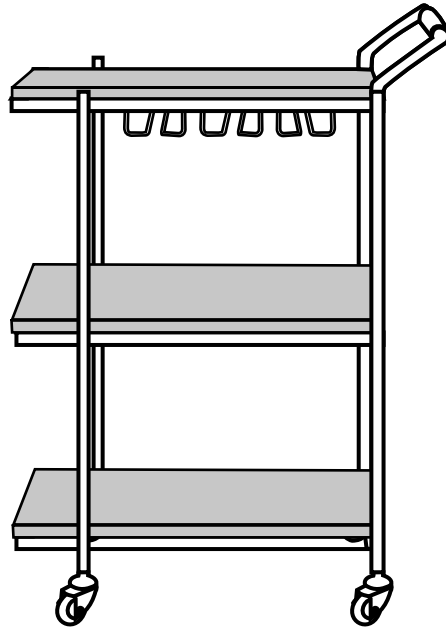

MOE'S

home collection

ASSEMBLY INSTRUCTIONS.

AFTER HOURS BAR CART

FI-1092-02

THANK YOU FOR YOUR PURCHASE!

PARTS AND HARDWARE.

PARTS LIST

No.	DESCRIPTION	IMAGE	QTY
P1	MARBLE TOP		3
P2	METAL BASE		1

STEP 1.

STEP 2.

NOTES.

Thank you for purchasing this quality product! Be sure to check all packing material carefully for small part that may have come loose inside the carton during shipping.