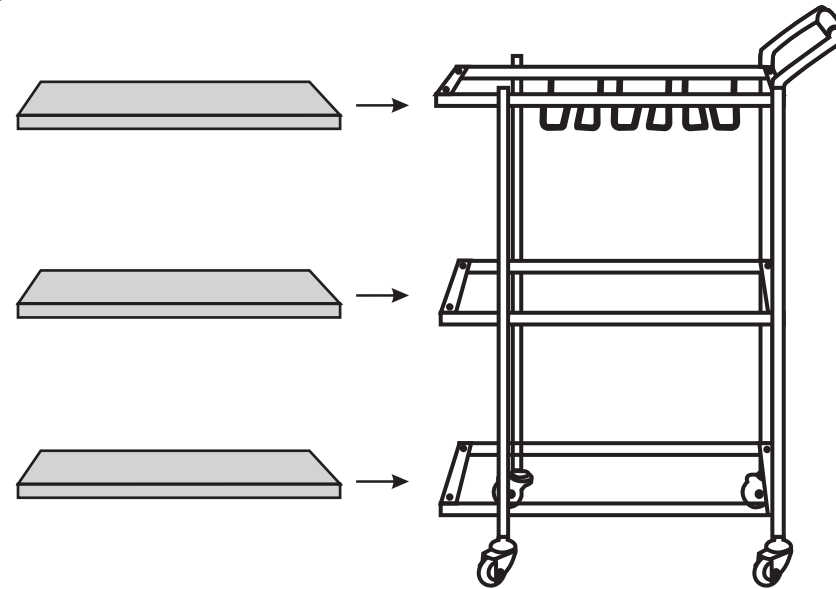

MOE'S

home collection

ASSEMBLY INSTRUCTIONS.

AFTER HOURS BAR CART

FI-1092-02

THANK YOU FOR YOUR PURCHASE!

PARTS AND HARDWARE.

PARTS LIST

No.	DESCRIPTION	IMAGE	QTY
P1	MARBLE TOP		3
P2	METAL BASE		1

STEP 1.

STEP 2.

NOTES.

Thank you for purchasing this quality product! Be sure to check all packing material carefully for small part that may have come loose inside the carton during shipping.