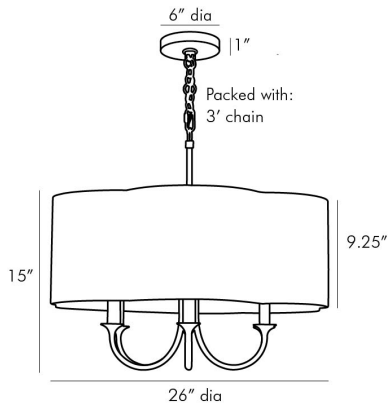

ARTERIOS

RITTENHOUSE SMALL CHANDELIER

89562

H: 22 IN, Dia: 26.00 IN

Antique Brass, Off-White Linen

Contract Suitable As Is

Showcasing a silhouette out of the Arteriors archives this distinct six-light chandelier needs no introduction. The Rittenhouse Chandelier beautifully blends natural materials with traditional shapes boasting sweeping arched steel arms finished in antique brass and updated with an off-white linen shade with off-white cotton lining. Damp-rated, although limited covered outdoor conditions may affect finish. Also available in polished nickel (89468).

APPEARANCE

Material	Steel
Finish	Antique Brass
Top Coat/Sealant	true

DIMENSIONS

Shade	Top: 26.00 IN, Dia: 26.00 IN, Side: 9.25 IN
Chandelier	H: 15 IN, Dia: 26.00 IN
Minimum Hanging Height	22 IN
Maximum Hanging Height	58 IN
Canopy	H: 1 IN, Dia: 6.00 IN

COMPLIANCY

UL/ETL	Yes
CB	Yes
RoHS	true

SHIPPING

Product Weight	11.5 LBS
Gross Weight 1	10.5 LBS
Gross Weight 2	4 LBS
Shipping Box 1	H: 19 IN, L: 26 IN, W: 28 IN
Shipping Box 2	H: 11 IN, L: 28 IN, W: 28 IN