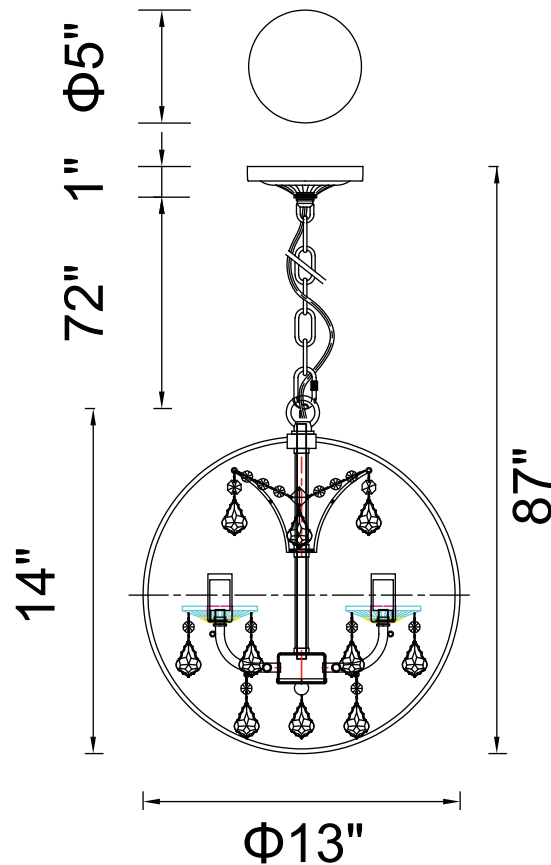

PROJECT: _____

FIXTURE TYPE: _____

LOCATION: _____

CONTACT/PHONE: _____

Item	5465P13-DB-3
Collection	CAMPECHIA
Finish	Brown
Glass	-----
Crystal	-----
Input	120V AC,60HZ,AC

Shade	-----
Length/Dia.	13"
Width/Ext.	-----
Height	14"
Maximum	87"
Lumens	-----

Light Source	E12
Bulb Info.	3×60W
Included	-----
Dimmable	Yes
Color	-----
Weight	-----