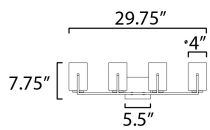

PRODUCT DESCRIPTION

Inspired by the Modernist architect Edward Dart, this collection features straight line frames finished in Satin Brass or Satin Nickel that support Satin White glass cylinders for a clean and modern look. The end of the frames turn up and end in an angle emphasizing a minimalist geometry popular in Modernist work.

FINISHES OPTION

- Satin Brass
- Satin Nickel

GLASS

Satin White SW

MATERIAL

Steel, Glass

RATINGS

cULus
Damp Location

ADDITIONAL

INSTALL UP/DOWN: Up/Down
SLOPE: 30
OPERATING TEMPERATURE:
-20°C (-4°F), 40°C (104°F)

MEASUREMENTS

- DIMENSION : 29.75" W x 7.75" H x 5.75" Ext
- BACK PLATE : 5.5" W x 4.75" H x 5.5" HCO
- HANGING WEIGHT : 5.84 lb

LAMPING

- INPUT VOLTAGE : 120V
- BULB : 4 x 60W Incandescent E26 Medium , 240W Total
- BULB INCLUDED : (Not Included)
- LIGHTING_DIRECTION : Up/Down

Always consult a qualified electrician before installing any lighting product.

WESTERN DISTRIBUTION CENTER (HEADQUARTER)
253 NORTH VINELAND AVE | CITY OF INDUSTRY, CA 91746
EASTERN DISTRIBUTION CENTER
4200 SHIRLEY DR. | ATLANTA, GA 30336
P. 626.956.4200 | F. 626.956.4225 | maximlighting.com