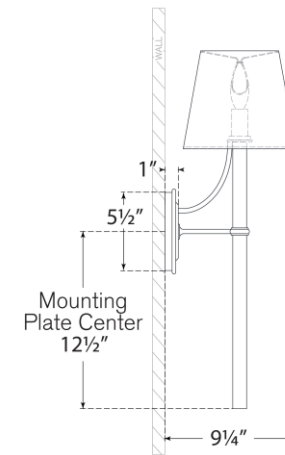

TEAR SHEET

Abigail XL Sconce

Item # MF 2326BZ/CWG-L

Designer: Marie Flanigan

Height: 25.25"

Width: 8"

Extension: 9.25"

Backplate: 4.25" x 5.5" Oval

Finishes: BZ/CWG, PN/CWG, SB/CWG

Shade Treatments: L

Shade Details: 5.5" x 8" x 7"

Socket: E12 Candelabra

Wattage: 6.5 LED B11

Note: UL Only

Top View

Side View