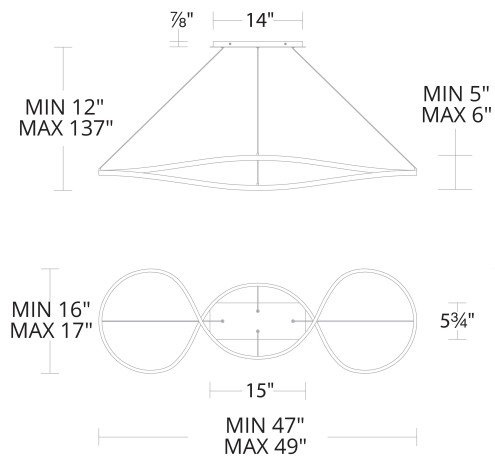

FINISHES

LINE DRAWING