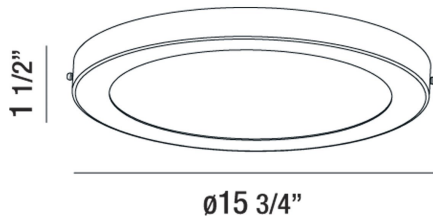

PROJECT INFORMATION

Job Name: Date: Type:

Comments: