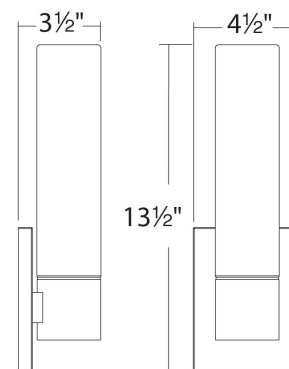

REPLACEMENT PARTS

RPL-GLA-7213 - Glass for WS-7213

FINISHES

LINE DRAWING

WS-7213

Fixture Type: _____

Catalog Number: _____

Project: _____