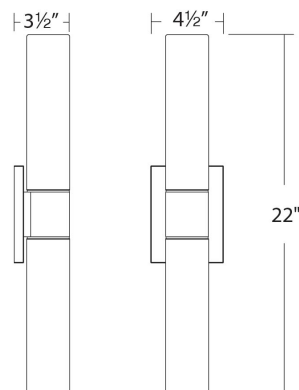

REPLACEMENT PARTS

RPL-GLA-7213 - Glass for WS-7222

FINISHES

LINE DRAWING

WS-7222

Fixture Type: _____

Catalog Number: _____

Project: _____