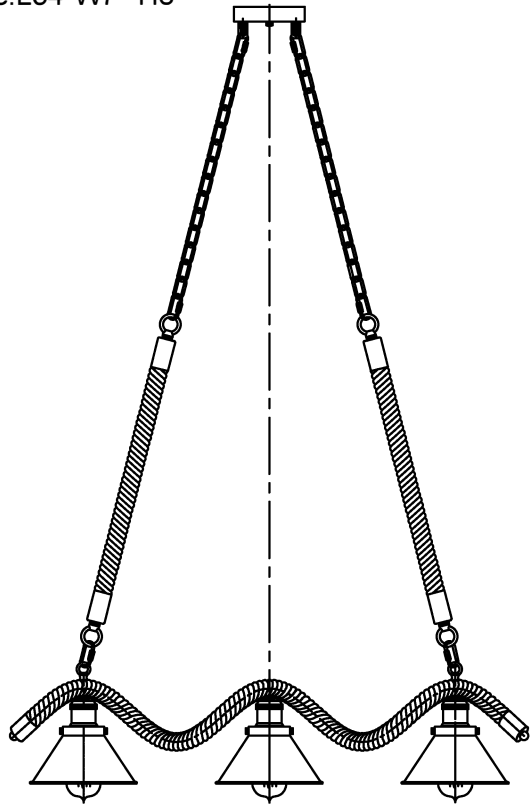

Trade Mark:  
CRYSTAL WORLD INC

Product Name: Pendant lamp  
Model :9740P34-3-101  
120Vac, 60Hz,AC ONLY  
Lamp Size:L34"W7"\*H8"

Intertek  
4006677

## PENDANT LAMP ASSEMBLY INSTRUCTIONS

1. Install bulbs( NOT INCLUDED).USE 120V E26  3\*60W Max.