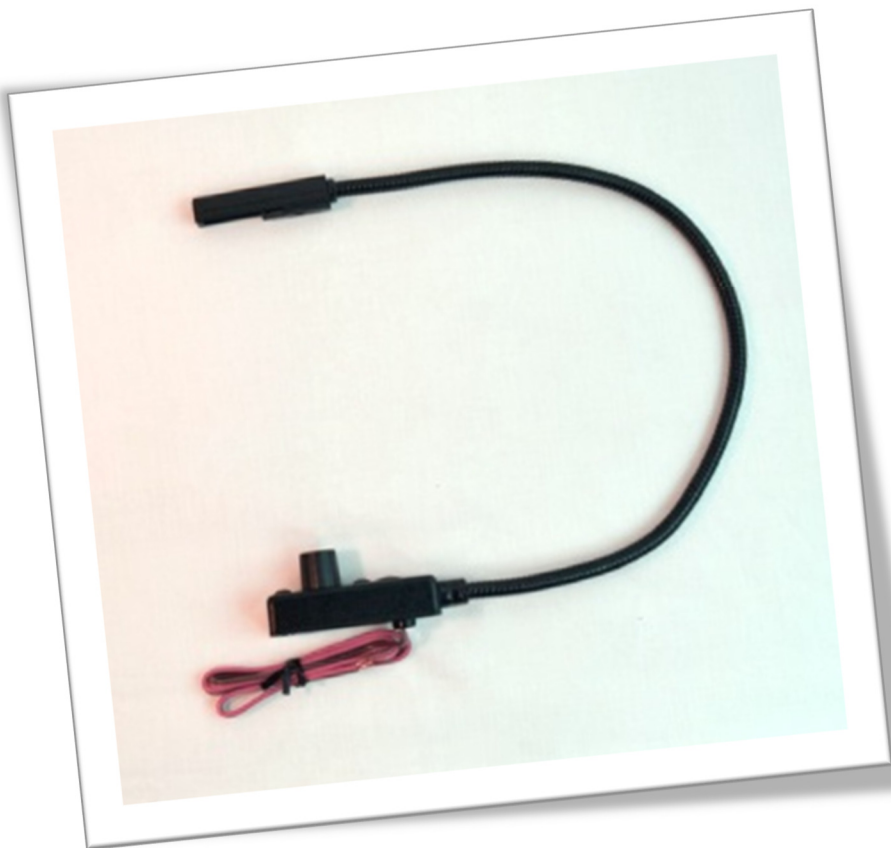

Littlite®

Gooseneck Task Lamps & Accessories

CC-EB-AW Series

Product details

Constant Current Dimming
8-24 VDC Operation
Attached Gooseneck on End of Chassis
1 x 1 x 3" Chassis with Dimmer
Bottom Mount 20" Bonded Pair Wire
GXF-10 Power Supply

Wattage: 1.5 Watts
Draw @ 12V: 150mA
Light Output @ 12": 398 Lux/36.98 fc
Color Temperature: 4000K
CRI: 85 Ra
Average Life @ 12V: 60,000 Hours

Models

- CC-EB6-LED-AW - 6" Gooseneck
- CC-EB12-LED-AW - 12" Gooseneck
- CC-EB18-LED-AW - 18" Gooseneck