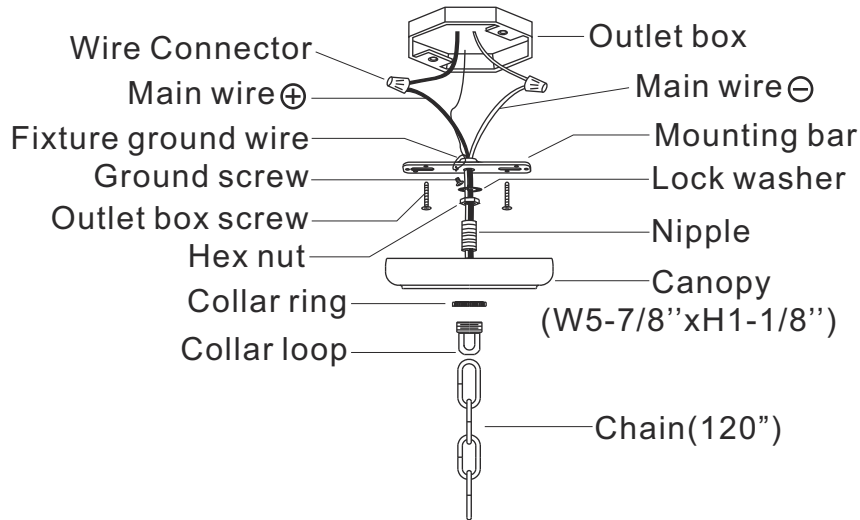

CRYSTORAMA

1958

95 Cantiague Rock Road, Westbury, NY 11590 • toll free: 1.800.888.4470 fax: 516.931.1254 • info@crystorama.com • www.crystorama.com

MODEL#: 137-VZ

ASSEMBLY AND DRESSING INSTRUCTIONS

WARNING: This product can expose you to Lead which is known to the state of California to cause cancer and/or birth defects or reproductive harm. For more information go to www.P65Warnings.ca.gov

All electrical components must be installed by a licensed electrician in accordance with the National Electric Code and the appropriate local electrical codes.

You will need 8 Candelabra bulbs 60 Watts recommended, Use LED bulbs for Extended use. Bulb not included

A= 30mmx162sets (Spare parts: 4sets)

B= 76mmx162sets (Spare parts: 6sets)

C= (40mm Ball with chain)x1set

2018-08