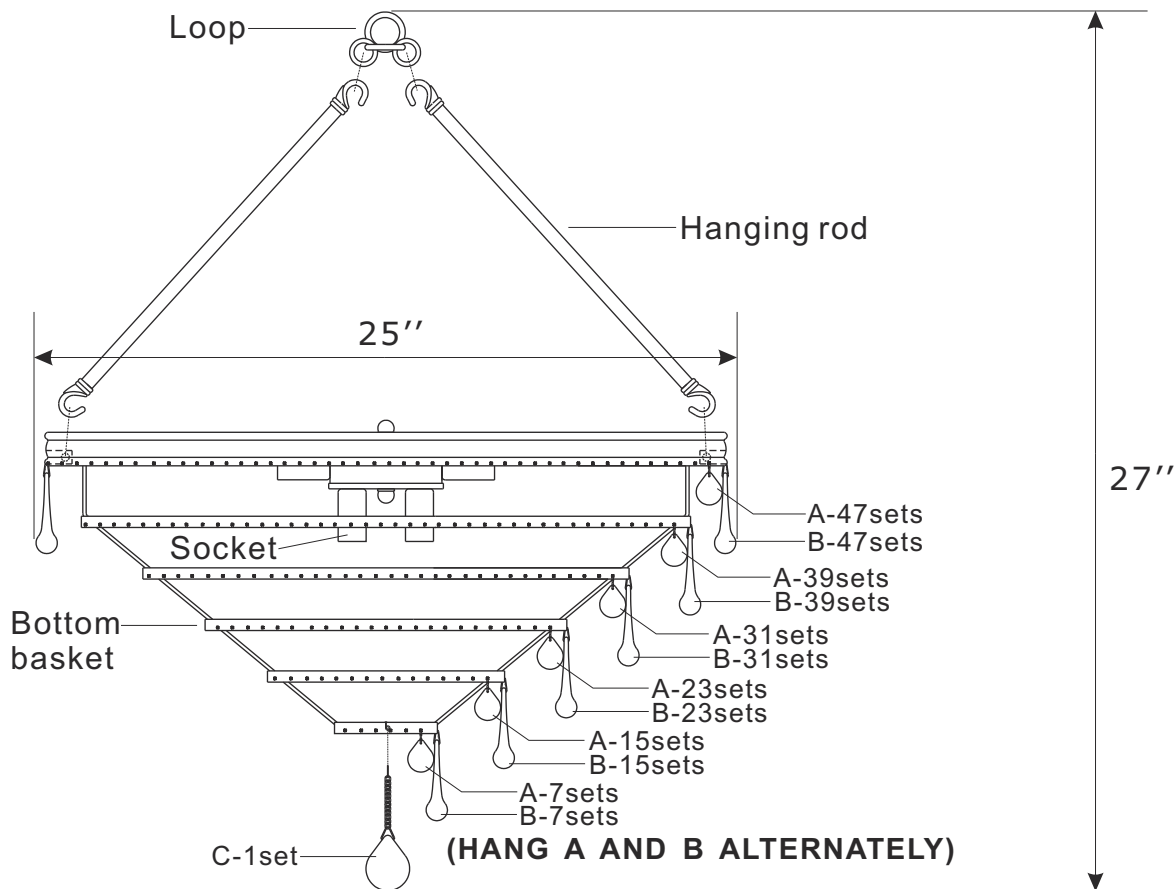

CRYSTORAMA

1958

95 Cantiague Rock Road, Westbury, NY 11590 • toll free: 1.800.888.4470 fax: 516.931.1254 • info@crystorama.com • www.crystorama.com

MODEL#: 137-VZ

ASSEMBLY AND DRESSING INSTRUCTIONS

WARNING: This product can expose you to Lead which is known to the state of California to cause cancer and/or birth defects or reproductive harm. For more information go to www.P65Warnings.ca.gov

All electrical components must be installed by a licensed electrician in accordance with the National Electric Code and the appropriate local electrical codes.

You will need 8 Candelabra bulbs 60 Watts recommended, Use LED bulbs for Extended use. Bulb not included

A= 30mmx162sets (Spare parts: 4sets)

B= 76mmx162sets (Spare parts: 6sets)

C= (40mm Ball with chain)x1set

2018-08