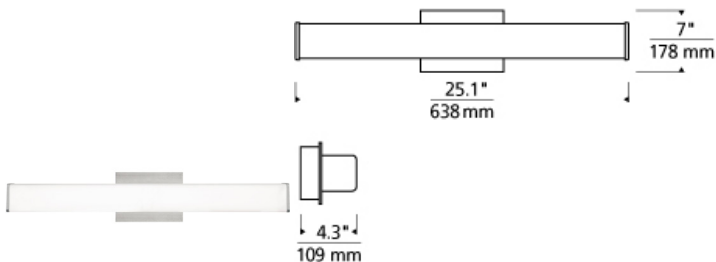

BATH COLLECTION

Lynn 25 Bath

DESCRIPTION

Sleek linear glass shade finished with metal end caps. Provides task and ambient light. Incandescent includes (5) 40 watt G9 base halogen lamps. LED includes 25 watt, 1460 lumen, 2700K or 3000K LED module. May be mounted horizontally or vertically. ADA compliant. Incandescent version dimmable with a standard incandescent dimmer. LED version dimmable with low-voltage electronic dimmer.

INSTALLATION

This product can mount to either a 4" square electrical box with round plaster ring or an octagonal electrical box.

WEIGHT

2.4-2.4lb / 1.09-1.09kg ±

white

antique bronze satin nickel

ORDERING INFORMATION

700BCLYNN	LENGTH (A)	COLOR	FINISH	LAMP
25	25"	Y WHITE ACRYLIC W WHITE GLASS	Z ANTIQUE BRONZE C CHROME S SATIN NICKEL	INCANDESCENT 120V -LED927 LED 90 CRI 2700K 120V -LED927-277 LED 90 CRI 2700K 277V -LED930 LED 90 CRI 3000K 120V -LED930-277 LED 90 CRI 3000K 277V