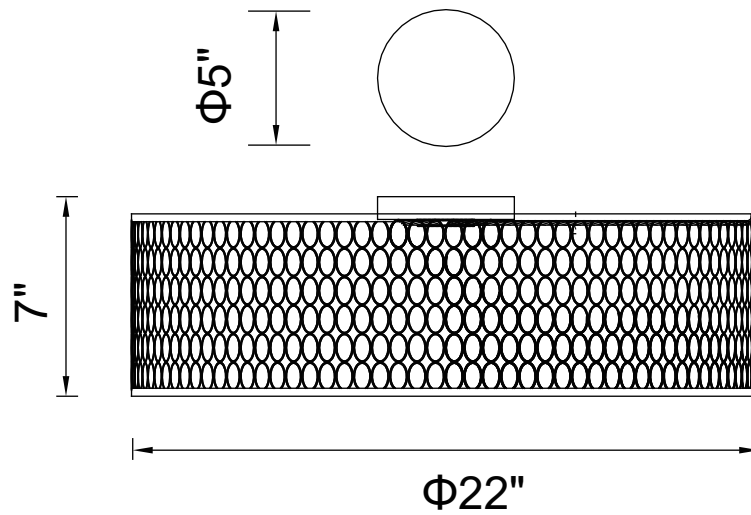

PROJECT: _____
 FIXTURE TYPE: _____
 LOCATION: _____
 CONTACT/PHONE: _____

Item	5555C22SN
Collection	MIKAYLA
Finish	Satin Nickel
Glass	-----
Crystal	-----
Input	120V AC,60HZ,AC

Shade	-----
Length/Dia.	22"
Width/Ext.	-----
Height	7"
Maximum	-----
Lumens	-----

Light Source	E26
Bulb Info.	5×60W
Included	-----
Dimmable	Yes
Color	-----
Weight	