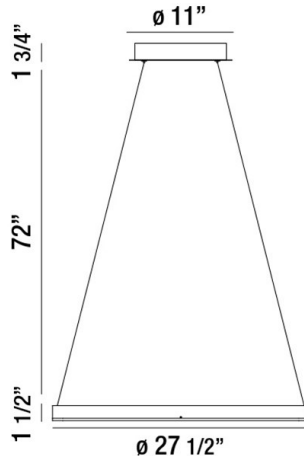

SPUNTO, 28" ROUND CHANDELIER

PRODUCT DETAILS

No.	:	31471-027
Product Color	:	MATTE BLACK
Product Material	:	METAL
Shade / Accent Colour	:	OPAL WHITE
Shade / Accent Material	:	ACRYLIC
Diameter	:	27.5"
Height	:	1.5"
Overall Height	:	75.25"
Weight	:	9.5lbs

LIGHT SOURCE DETAILS

Light Source Type	:	INTEGRATED LED
Input Voltage	:	120V
Bulb Voltage	:	120V
Total Wattage	:	48W
Total Lumen	:	1900lm
Kelvin	:	3000K
CRI	:	80+
Dimmable	:	Yes

Options Available

ITEM NO.	FINISH	SHADE
31471-015	SILVER	OPAL WHITE
31471-027	MATTE BLACK	OPAL WHITE

TECHNICAL DETAILS

Light Direction	:	Down
Hanging Support Type	:	AIRCRAFT CABLE
Hanging Support Length	:	72"
Canopy / Backplate Height	:	1.75"
Canopy / Backplate Dia.	:	11"
Adjustable Lamp Head	:	No
Location	:	DRY
Approval	:	