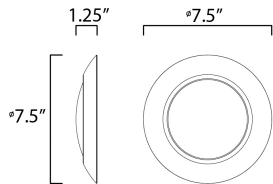

PRODUCT DESCRIPTION

This very compact LED flush mount directly installs on any 4" junction box and gives the look of a recessed trim. Constructed of Die Cast Aluminum, the Diverse luminaire is dimmable and also approved for wet or damp locations so it can be used in virtually any ceiling application, including showers.

MEASUREMENTS

DIMENSION : 7.5" L x 7.5" W x 1.25" H
 HANGING WEIGHT : 0.5 lb

LAMPING

INPUT VOLTAGE : 120V
 LUMENS : 1,350 Rated (1,050 Del.)
 BULB : 1 x 15W LED PCB Integrated , 15W Total
 BULB INCLUDED : (Integrated)
 DIMMABLE : ELV or Triac CL
 CRI : 90 CRI
 COLOR_TEMP : 3000K