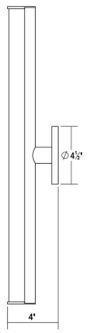

## Dimensions

Height:	24"
Width:	2.25"
Extends:	4"
Minimum Extension:	4
Maximum Extension:	4
Canopy/Backplate/Base:	4.5"
Size:	24"
Canopy/Backplate/Base Depth:	0.5