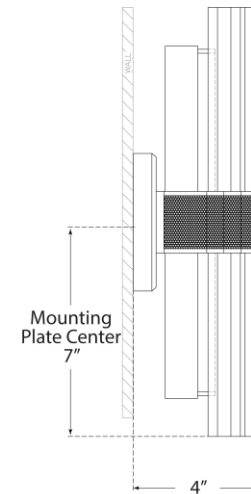

## Fascio 14" Sconce

Item # LR 2905BZ-CG

Designer: Lauren Rottet

Height: 14"

Width: 4.5"

Extension: 4.25"

Backplate: 4.5" Square

Finishes: BZ, HAB, PN

Trim Options: CG

Socket: Dedicated LED

Wattage: 12w (1000lm)

Weight: 7 Pounds

Top View

Side View

Front View