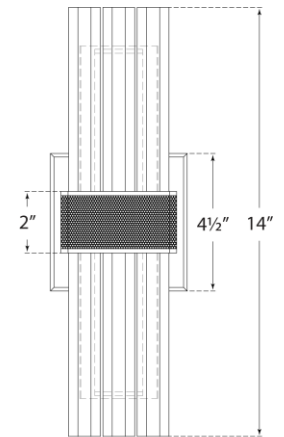

## Fascio 14" Sconce

Item # LR 2905BZ-CG

Designer: Lauren Rottet

Height: 14"

Width: 4.5"

Extension: 4.25"

Backplate: 4.5" Square

Finishes: BZ, HAB, PN

Trim Options: CG

Socket: Dedicated LED

Wattage: 12w (1000lm)

Weight: 7 Pounds

Top View

Side View

Front View