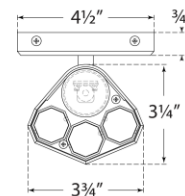

## Fascio 14" Sconce

Item # LR 2905BZ-CG

Designer: Lauren Rottet

Height: 14"

Width: 4.5"

Extension: 4.25"

Backplate: 4.5" Square

Finishes: BZ, HAB, PN

Trim Options: CG

Socket: Dedicated LED

Wattage: 12w (1000lm)

Weight: 7 Pounds

Top View

Side View

Front View