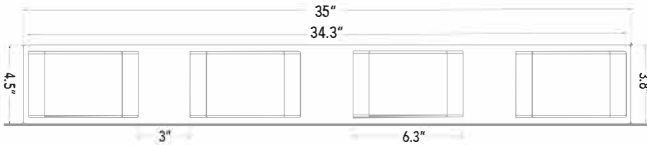

ABRA MODEL **20047WV-CH**
 FAMILY NAME **Bianca**

Metal Vanity Fixture
 UPC **00810035190313**

FIXTURE MATERIAL				FIXTURE DIMENSIONS IN INCHES										
Frame Material	Finishes Available	Diffuser Type	Diffuser Finish	Diameter	Height	o.a.h	Width	Length	Ext	Weight	ADA	Location	Rating	Compliance
Steel	CH-Chrome BL-Black	Acrylic	Frosted		3.8	4.5		35	3.5		Compliant	Wall Mount only	Damp Location	cETLus
LAMPING										Compatible Dimmers		Junction Box Type		SUPPLIED
Lamp Type	Lamp qty	Wattage	Max Wattage	Base	Kelvin	CRI	Initial Lumen's	Delivered Lumen's	Voltage	ELV		Standard 4 x 4 Octagon Box		
LED	8	6.5w	52w	Solid State Module	3000k	90+	4420	3094 estimated	120v	SPECIAL NOTES				