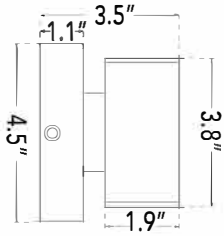

ABRA MODEL **20047WV-CH**
 FAMILY NAME **Bianca**

Metal Vanity Fixture
 UPC **00810035190313**

FIXTURE MATERIAL				FIXTURE DIMENSIONS IN INCHES										
Frame Material	Finishes Available	Diffuser Type	Diffuser Finish	Diameter	Height	o.a.h	Width	Length	Ext	Weight	ADA	Location	Rating	Compliance
Steel	CH-Chrome BL-Black	Acrylic	Frosted		3.8	4.5		35	3.5		Compliant	Wall Mount only	Damp Location	cETLus
LAMPING										Compatible Dimmers		Junction Box Type		SUPPLIED
Lamp Type	Lamp qty	Wattage	Max Wattage	Base	Kelvin	CRI	Initial Lumen's	Delivered Lumen's	Voltage	ELV		Standard 4 x 4 Octagon Box		
LED	8	6.5w	52w	Solid State Module	3000k	90+	4420	3094 estimated	120v	SPECIAL NOTES				