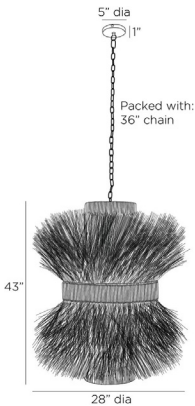

ARTERIOS

CORINNA PENDANT

DMS16
H: 48 IN, Dia: 28.00 IN
Natural Rattan
Contract Suitable As Is

Our cinch-waist fixture of woven natural rattan offers the fringe benefit of working within both coastal and modern interiors. Recalling a bundle of kindling, this intricately woven piece allows just the right amount of illumination. Hung from an antique brass-plated iron chain. Additional chain available. Finish will vary.

APPEARANCE

Material	Iron, Rattan
Finish	Antique Brass
Finish Will Vary	true
Top Coat/Sealant	false

DIMENSIONS

Pendant	H: 43 IN, Dia: 28.00 IN
Minimum Hanging Height	48 IN
Maximum Hanging Height	83 IN
Canopy	H: 1 IN, Dia: 5.00 IN

WIRING

Rating	Indoor Only
Suggested Bulb Type	G40
Cord	10 FT, Black, SVT
Socket	1, Type A - E26
Photographed Bulb	3" Frosted Globe Bulb
Maximum Watt	60
Voltage	110-120 V

COMPLIANCY

RoHS	true
------	------