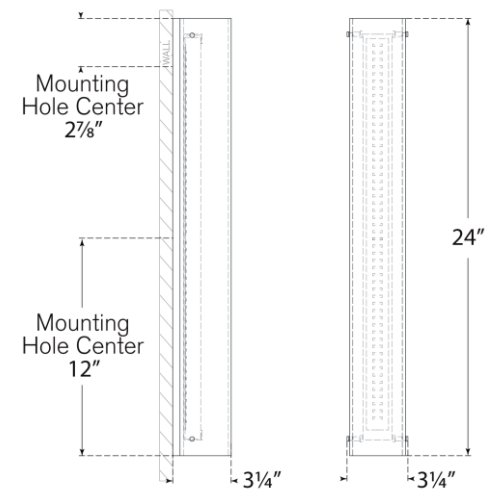

TEAR SHEET

Penhold 24" Bath Light

Item # BBL 2201SB-WG

Designer: Barbara Barry

Height: 24"

Width: 3.25"

Extension: 3.25"

Backplate: 3" x 24" Rectangle

Finishes: BZ, PN, SB

Glass Options: WG

Lightsource: Dedicated LED

Wattage: 15w (1800lm)

Weight: 6 Pounds

Note: UL Only | Requires Smaller Outlet Box

Top View

Side View

Front View