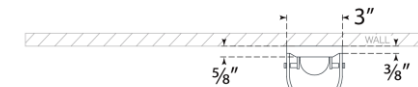

TEAR SHEET

Penhold 24" Bath Light

Item # BBL 2201SB-WG

Designer: Barbara Barry

Height: 24"

Width: 3.25"

Extension: 3.25"

Backplate: 3" x 24" Rectangle

Finishes: BZ, PN, SB

Glass Options: WG

Lightsource: Dedicated LED

Wattage: 15w (1800lm)

Weight: 6 Pounds

Note: UL Only | Requires Smaller Outlet Box

Top View

Side View