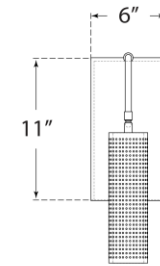

TEAR SHEET

Precision Pharmacy Floor Lamp

Item # KW 1062AB-WG

Designer: Kelly Wearstler

Height: 39.5" - 47.5"

Width: 6"

Extension: 17"

Base: 6" x 11" Rectangle

Finishes: AB, BZ, PN

Glass Options: WG

Socket: E17 Keyless w/ Dimmer on Cord

Wattage: 9 LED T6.5

Weight: 24 Pounds

Note: Bulb Included

Top View

Side View