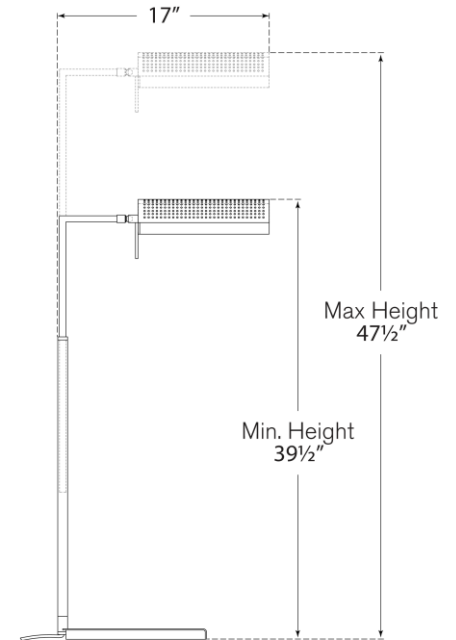

TEAR SHEET

Precision Pharmacy Floor Lamp

Item # KW 1062AB-WG

Designer: Kelly Wearstler

Height: 39.5" - 47.5"

Width: 6"

Extension: 17"

Base: 6" x 11" Rectangle

Finishes: AB, BZ, PN

Glass Options: WG

Socket: E17 Keyless w/ Dimmer on Cord

Wattage: 9 LED T6.5

Weight: 24 Pounds

Note: Bulb Included

Top View

Side View