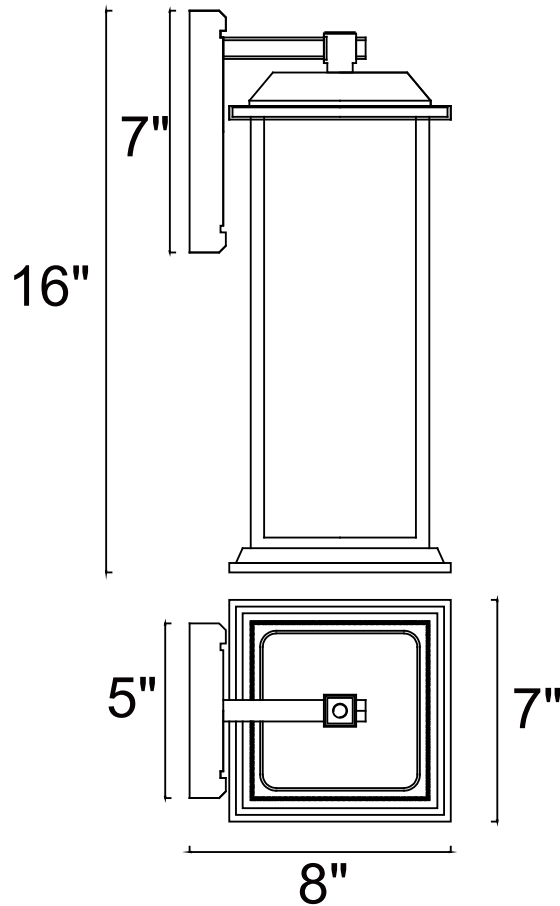

PROJECT: _____
 FIXTURE TYPE: _____
 LOCATION: _____
 CONTACT/PHONE: _____

Item	0409W8-1-101-A
Collection	
Finish	Black
Glass	Clear
Crystal	-----
Input	120V AC,60HZ,AC

Shade	-----
Length/Dia.	8"
Width/Ext.	7"
Height	16"
Maximum	-----
Lumens	-----

Light Source	E26
Bulb Info.	1×60W
Included	-----
Dimmable	Yes
Color	-----
Weight	