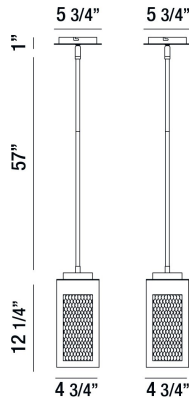

COOP, 5" RECTANGULAR PENDANT

PRODUCT DETAILS

No.	:	35928-010
Product Color	:	SAND BLACK
Product Material	:	METAL
Shade / Accent Colour	:	GOLD
Shade / Accent Material	:	WIRE MESH
Length	:	4.75"
Width	:	4.75"
Height	:	12.25"
Overall Height	:	70.25"
Weight	:	6.8lbs

LIGHT SOURCE DETAILS

Light Source Type	:	INTEGRATED LED
Input Voltage	:	120V
Bulb Voltage	:	120V
Total Wattage	:	10W
Total Lumen	:	800lm
Kelvin	:	3000K
CRI	:	90+
Dimmable	:	Yes

Options Available

ITEM NO.	FINISH	SHADE
35928-010	SAND BLACK	GOLD

TECHNICAL DETAILS

Hanging Support Type	:	ROD
Hanging Support Length	:	57"
Rods Included	:	3"+6"+12"+18"+18"
Canopy / Backplate Length	:	5.75"
Canopy / Backplate Height	:	1"
Canopy / Backplate Width	:	5.75"
Location	:	DRY
Approval	:	