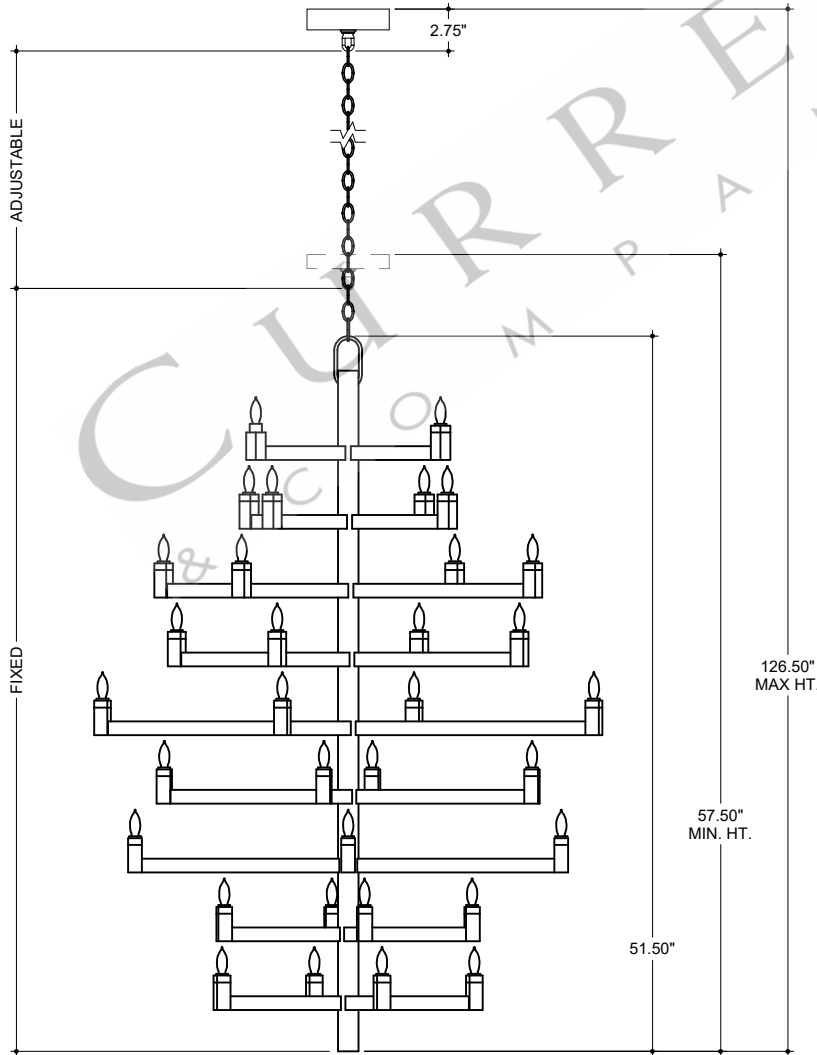

37.75" DIA. BODY  
 6.00" SQ. CANOPY  
 1.00" H X 4.25" W CROSS BAR

CANOPY DETAIL

TOP VIEW

FRONT VIEW