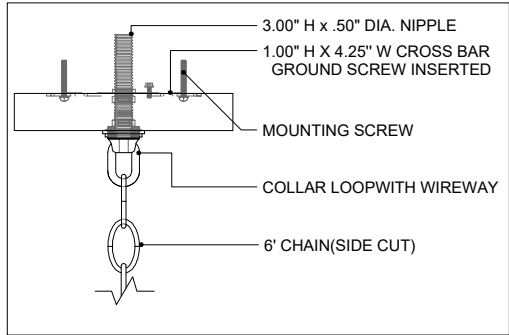

37.75" DIA. BODY  
 6.00" SQ. CANOPY  
 1.00" H X 4.25" W CROSS BAR

CANOPY DETAIL

TOP VIEW

FRONT VIEW