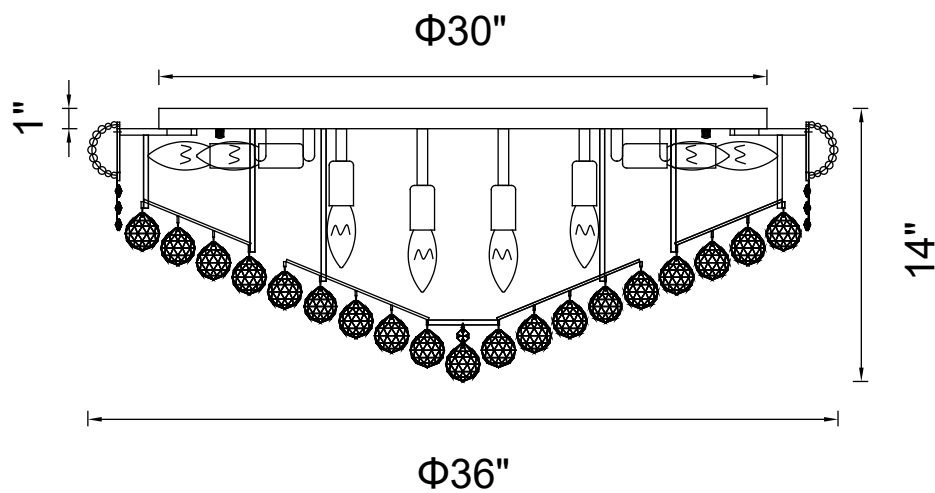

PROJECT: _____

FIXTURE TYPE: _____

LOCATION: _____

CONTACT/PHONE: _____

Item	8001C36C
Collection	EMPIRE
Finish	Chrome
Glass	-----
Crystal	Clear
Input	120V AC,60HZ,AC

Shade	-----
Length/Dia.	36"
Width/Ext.	-----
Height	14"
Maximum	-----
Lumens	-----

Light Source	E12
Bulb Info.	20x60W
Included	-----
Dimmable	Yes
Color	-----
Weight	