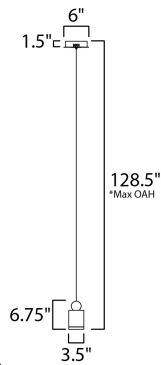

PRODUCT DESCRIPTION

These geometric pendants can be arranged at various heights to create both a sculptural and functional form. Housings of plated Gold in various shapes and sizes are topped with a round handle of Black and finished on the bottom with a Clear acrylic diffuser.

MEASUREMENTS

DIMENSION : 3.5" L x 3.5" W x 6.75" H
 MAX OAH : 128.5" OAH
 CANOPY : 6" W x 1.5" H x 6" L
 HANGING WEIGHT : 2.42 lb

LAMPING

INPUT VOLTAGE : 120V
 LUMENS : 350 Rated (240 Del.)
 BULB : 1 x 5W LED PCB Integrated , 5W Total
 BULB INCLUDED : (Integrated)
 DIMMABLE : Triac CL
 CRI : 80+ CRI
 COLOR_TEMP : 3000K

*max overall height

FINISHES OPTION

GLASS

Clear Acrylic 75

MATERIAL

Aluminum, Stainless Steel, Acrylic

RATINGS

cETLus
 Dry Location