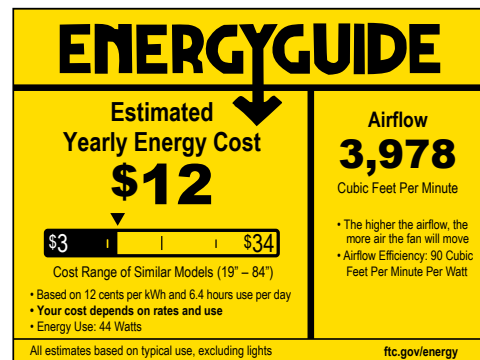

Dimensions:

Diameter: 54 in
Height: 19-1/4 in

Clear Seeded glass Shade
Width: 10-1/2 in
Height: 4-1/2 in