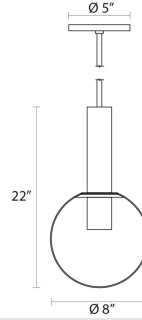

Type #:

Dimensions

Height:	22"
Diameter:	8"
Canopy/Backplate/Base:	5"
Hanging Details:	10" Adjustable Cord
Size:	8" 1-Light

Electrical Specs

Bulb 1 Type:	Medium Base
Bulb Quantity:	1
Input Voltage:	120VAC
Wattage:	60
Color Temperature:	N/A
Dimming Type:	N/A
Bulb Max Wattage:	60

Installation

Installation:	Licensed electrician required
Sloped Ceiling Compatible?:	Compatible
Minimum Hanging Height:	22"
Maximum Hanging Height:	142"

Shipping

Carton 1 L x W x H:	11" X 11" X 15"
Carton 1 Gross Weight:	6 LBS