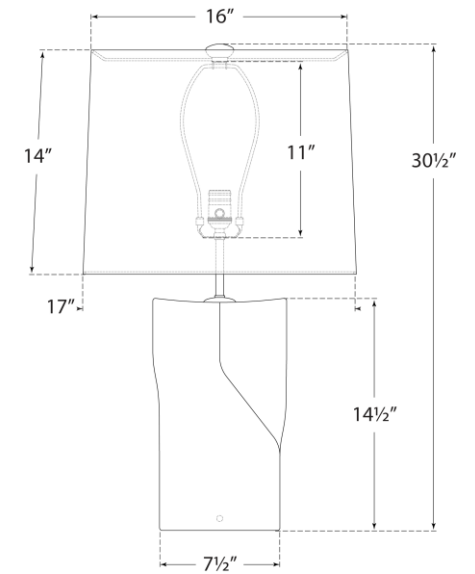

TEAR SHEET

Claribel Large Table Lamp

Item # ARN 3635CNG-L

Designer: AERIN

Height: 30.5"

Width: 17"

Base: 7.5" Decorative

Finishes: CNB, CNG, PRW

Shade Treatments: L

Shade Details: 16" x 17" x 14"

Socket: E26 Dimmer

Wattage: 100 A19

Weight: 14 Pounds

Note: Reactive Ceramic Glazes Will Vary in Color and Texture

Bottom View

Front View