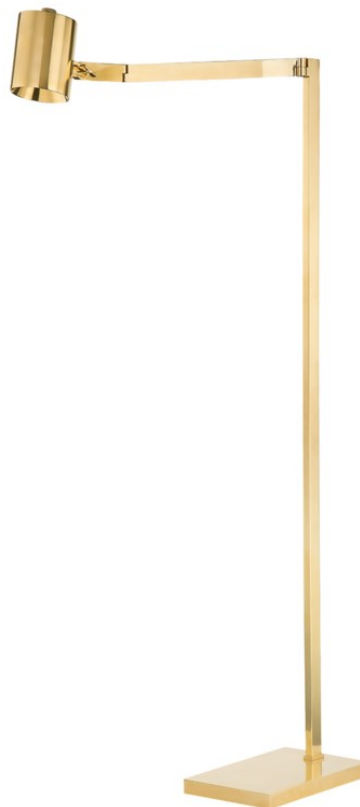

HIGHGROVE

MDSL1702-AGB

A smooth, cylindrical shade paired with a square backplate or base are the hallmarks of Highgrove's clean, modern look. The petite spotlight shade rotates and the arm of the portable sconce and floor lamp extends and articulates for ultimate versatility and functionality. Part of our Mark D. Sikes collection.

FINISHES

Aged Brass (AGB)

DIMENSIONS

Height 54.25"

Width/Diameter 7.00"

Minimum Height "

Maximum Height "

Canopy/Backplate 7.00"

Hanging Type

Weight 21.10lb

GLASS/SHADES

Material Brass

Attachment

Color

LAMPING/ELECTRICAL

Bulb 1

Bulb Included No

Socket Type GU10

Wattage 9w

Voltage 120

SHIPPING

Carton 1 52" x 20" x 11"

Carton 1 Weight 29lb

Shipping Method Ground