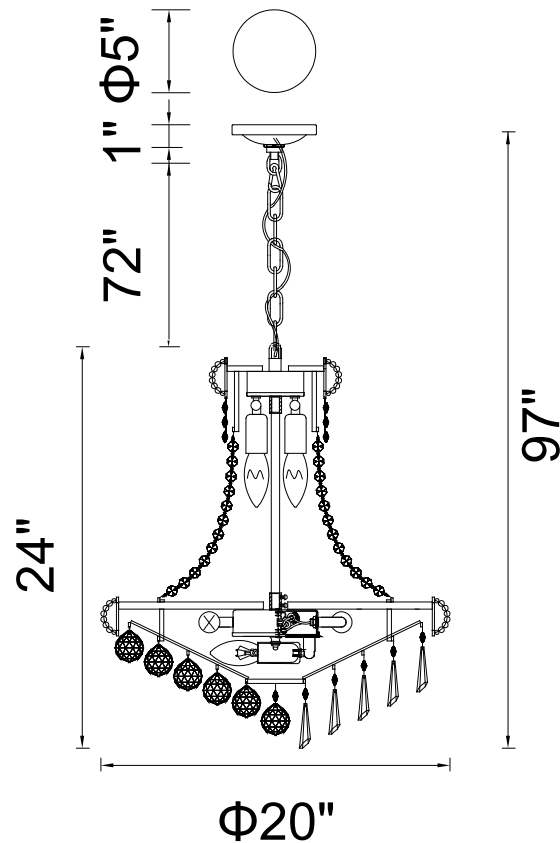

PROJECT: \_\_\_\_\_

FIXTURE TYPE: \_\_\_\_\_

LOCATION: \_\_\_\_\_

CONTACT/PHONE: \_\_\_\_\_

Item	8040P20C
Collection	KINGDOM
Finish	Chrome
Glass	-----
Crystal	Clear
Input	120V AC,60HZ,AC

Shade	-----
Length/Dia.	20"
Width/Ext.	-----
Height	24"
Maximum	97"
Lumens	-----

Light Source	E12
Bulb Info.	9x60W
Included	-----
Dimmable	Yes
Color	-----
Weight	