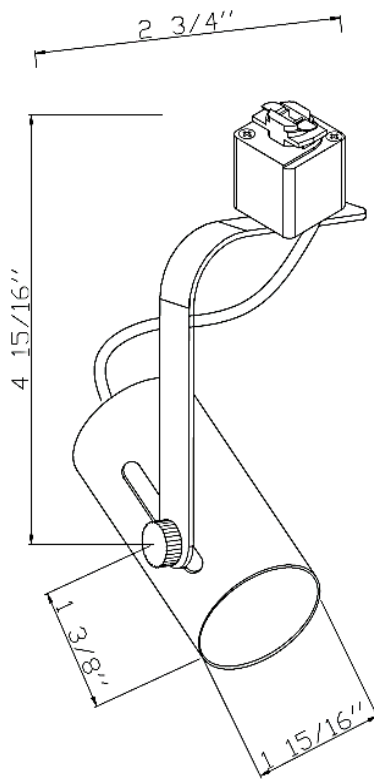

TKH100MW-6PK

Track Head

Lamp Type: R20 / PAR20 / BR30 / PAR30 / PAR38

PRODUCT DESCRIPTION

Track Head

To be used in line voltage applications.

LAMPING: Accommodates an PR20 / PAR20 / BR30 / PAR30 / PAR38 bulb. Please see the maximum wattage when select the bulbs.

Painted finishes are powder coated for abrasion resistance, Plastic head to lock the track.

Dimension: 6.32" x 2.75" x 1.94"

FINISHES: Matte White (MW)

Lamp Type: R20 / PAR20 / BR30 / PAR30 / PAR38

Number of Lights: 1

Bulb Included: No

Base Type: Medium

Lamp Wattage (W): 150W

Application: Track Lighting

ETL: 3194213