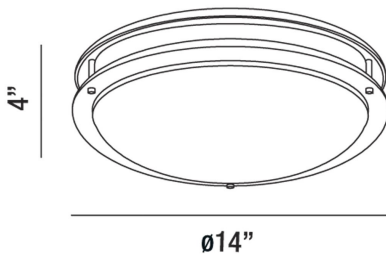

WARDEN, 14" CEILING MOUNT

PRODUCT DETAILS

No.	:	30124-30-011
Product Color	:	SATIN NICKEL
Shade / Accent Colour	:	WHITE ACRYLIC
Diameter	:	14"
Height	:	4"

LIGHT SOURCE DETAILS

Light Source Type	:	INTEGRATED LED
Input Voltage	:	120V
Bulb Voltage	:	120V
Total Wattage	:	13W
Total Lumen	:	900lm
Kelvin	:	3000K
CRI	:	80
Dimmable	:	Yes

Options Available

ITEM NO.	FINISH	SHADE
30124-30-011	SATIN NICKEL	WHITE ACRYLIC

TECHNICAL DETAILS

Adjustable Lamp Head	:	No
Location	:	DRY
Approval	:	

PROJECT INFORMATION

Job Name: Date: Type:

Comments: