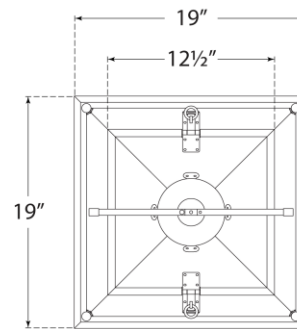

TEAR SHEET

Coventry Medium Lantern

Item # CHC 5109WHT/AB-CG

Designer: Chapman & Myers

Height: 36.5"

Width: 19"

Canopy: 5.5" Round

Finishes: BLK/AB, WHT/AB

Glass Options: CG

Socket: 4 - E12 Candelabra

Wattage: 4 - 40 C11

Weight: 46 Pounds

Top View

Front View