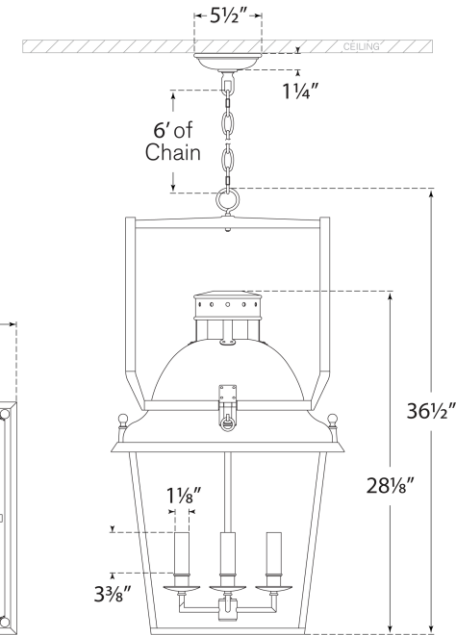

TEAR SHEET

Coventry Medium Lantern

Item # CHC 5109WHT/AB-CG

Designer: Chapman & Myers

Height: 36.5"

Width: 19"

Canopy: 5.5" Round

Finishes: BLK/AB, WHT/AB

Glass Options: CG

Socket: 4 - E12 Candelabra

Wattage: 4 - 40 C11

Weight: 46 Pounds

Top View

Front View