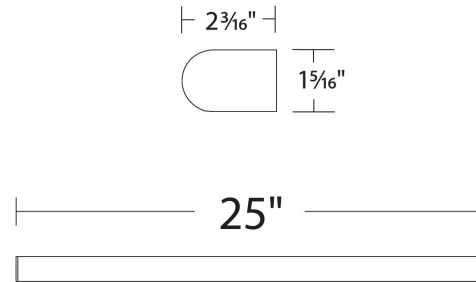

Fixture Type: _____

Catalog Number: _____

Project: _____

Location: _____

Nightstick Bathroom Sconce 3000K

Model & Size	Color Temp & CRI	Finish	Watt	LED Lumens	Delivered Lumens	Title 24
WS-35825 25"	3000K 90	AL Brushed Aluminum	22W	1708	1054	Yes
	3000K 90	WT White	22W	1708	1054	Yes

Example: **WS-35825-AL**

DESCRIPTION

A slender bar of light available in a variety of lengths from very short (1.5 feet) to very long (over 8 feet) gives you multiple mounting options for a clean and consistent lighting scheme no matter the size of your environment.

FEATURES

- Multiple sizes to meet numerous applications
- Decorative plate to cover up to a standard 4" junction box is included
- ACLED driverless technology
- 5 year warranty

SPECIFICATIONS

Color Temp:	3000K
Input:	120 VAC, 50/60Hz
CRI:	90
Dimming:	ELV: 100 - 10%
Rated Life:	54000 Hours
Mounting:	Can be mounted on ceiling or wall in all orientations
Standards:	ETL, cETL, Title 24 JA8-2016 Compliant Damp Location Listed
Construction:	Aluminum hardware with co-extruded acrylic diffuser

FINISHES

LINE DRAWING

WS-35825