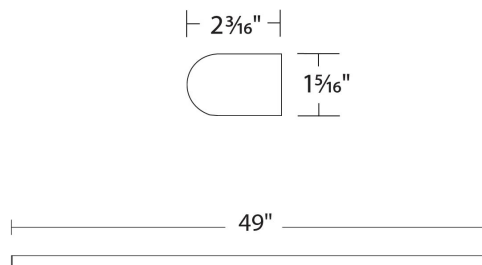

Fixture Type: _____

Catalog Number: _____

Project: _____

Location: _____

Nightstick Bathroom Sconce 3000K

Model & Size	Color Temp & CRI	Finish	Watt	LED Lumens	Delivered Lumens	Title 24
WS-35849 49"	3000K 90	AL Brushed Aluminum	44W	3399	2097	Yes
	3000K 90	WT White	44W	3399	2097	Yes

Example: **WS-35849-AL**

DESCRIPTION

A slender bar of light available in a variety of lengths from very short (1.5 feet) to very long (over 8 feet) gives you multiple mounting options for a clean and consistent lighting scheme no matter the size of your environment.

FEATURES

- Multiple sizes to meet numerous applications
- Decorative plate to cover up to a standard 4" junction box is included
- ACLED driverless technology
- 5 year warranty

SPECIFICATIONS

Color Temp:	3000K
Input:	120 VAC, 50/60Hz
CRI:	90
Dimming:	ELV: 100 - 10%
Rated Life:	54000 Hours
Mounting:	Can be mounted on ceiling or wall in all orientations
Standards:	ETL, cETL, Title 24 JA8-2016 Compliant Damp Location Listed
Construction:	Aluminum hardware with co-extruded acrylic diffuser

FINISHES

LINE DRAWING

WS-35849