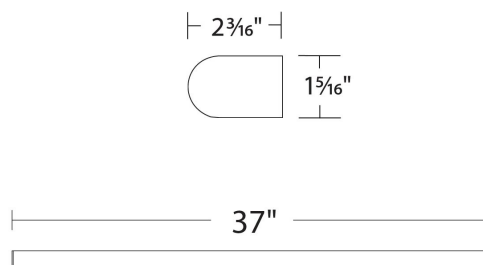

Fixture Type: _____

Catalog Number: _____

Project: _____

Location: _____

Nightstick Bathroom Sconce 3000K

Model & Size	Color Temp & CRI	Finish	Watt	LED Lumens	Delivered Lumens	Title 24
WS-35837 37"	3000K 90	AL Brushed Aluminum	34W	2585	1595	Yes
	3000K 90	WT White	34W	2585	1595	Yes

Example: **WS-35837-AL**

DESCRIPTION

A slender bar of light available in a variety of lengths from very short (1.5 feet) to very long (over 8 feet) gives you multiple mounting options for a clean and consistent lighting scheme no matter the size of your environment.

FEATURES

- Multiple sizes to meet numerous applications
- Decorative plate to cover up to a standard 4" junction box is included
- ACLED driverless technology
- 5 year warranty

SPECIFICATIONS

Color Temp:	3000K
Input:	120 VAC, 50/60Hz
CRI:	90
Dimming:	ELV: 100 - 10%
Rated Life:	54000 Hours
Mounting:	Can be mounted on ceiling or wall in all orientations
Standards:	ETL, cETL, Title 24 JA8-2016 Compliant Damp Location Listed
Construction:	Aluminum hardware with co-extruded acrylic diffuser

FINISHES

LINE DRAWING

WS-35837