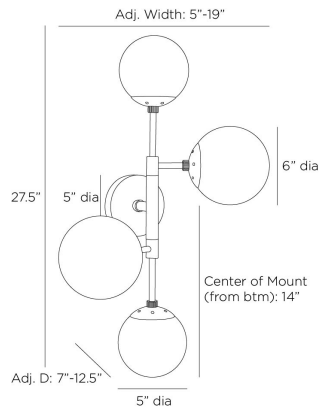

ARTERIOS

CHRISTELLE SCONCE

DWC35
H: 27.5 IN, W: 19 IN, D: 7 IN
Smoke
Contract Suitable As Is

Like celestial bodies, a quartet of smoke seeded glass globes orbit an axis of English bronze-plated steel. Articulated arms allow Christelle to easily rotate, allowing for a striking mirrored effect. Hang this impactful style horizontally or vertically, alone or in multiples. Finish will vary.

APPEARANCE

Material	Glass, Steel
Material Type	Seedy
Finish	English Bronze
Finish Will Vary	true
Top Coat/Sealant	false

DIMENSIONS

Center Of Mount From Btm	14 IN
Backplate	Dia: 5.00 IN

WIRING

Rating	Damp
Suggested Bulb Type	B10
Cord	0.5 FT, Black/White, SVT
Socket	4, Type B - E12
Photographed Bulb	Clear Straight Tip Candelabra Bulb
Maximum Watt	40
Voltage	110-120 V

COMPLIANCY

RoHS	true
------	------

SHIPPING

Product Weight	8.2 LBS
Gross Weight 1	10 LBS
Shipping Box 1	H: 20.3 IN, L: 9.25 IN, W: 24.5 IN

ADDITIONAL INFO

Hanging Orientation	Horizontal and Vertical
---------------------	-------------------------

REPLACEMENT PARTS

Replacement Part 1	DWC35GLSLG
Replacement Part 2	DWC35GLSSM

CONTRACT

Contract Suitable	true
-------------------	------