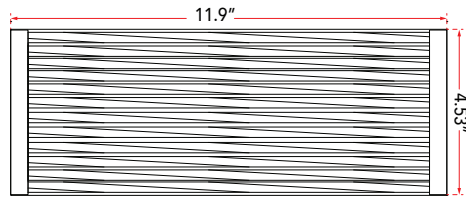

ABRA MODEL **20054WV-CH**
 FAMILY NAME **Evoke**

12" Twisted Crystal Glass Vanity-Wall Fixture with Output Dimmable LED
 UPC **00858083007252**

FIXTURE MATERIAL				FIXTURE DIMENSIONS IN INCHES										
Frame Material	Finishes Available	Diffuser Type	Diffuser Finish	Diameter	Height	o.a.h	Width	Length	Ext	Weight	ADA	Location	Rating	Compliance
Metal	CH-Chrome	Glass	Clear Rods		4.53	4.53		11.9	2.5	4.5	Compliant	Wall Mount only	Damp Location	cETLus
LAMPING										Compatible Dimmers		Junction Box Type		SUPPLIED
Lamp Type	Lamp qty	Wattage	Max Wattage	Base	Kelvin	CRI	Initial Lumen's	Delivered Lumen's	Voltage	ELV		Standard 4 x 4 Octagon Box		
LED	1	10w	10w	Solid State Module	3000k	90+	850	595 estimated	120v	SPECIAL NOTES				