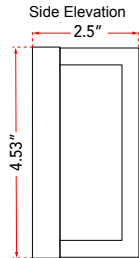

ABRA MODEL **20054WV-CH**
 FAMILY NAME **Evoke**

12" Twisted Crystal Glass Vanity-Wall Fixture with Output Dimmable LED
 UPC **00858083007252**

FIXTURE MATERIAL				FIXTURE DIMENSIONS IN INCHES										
Frame Material	Finishes Available	Diffuser Type	Diffuser Finish	Diameter	Height	o.a.h	Width	Length	Ext	Weight	ADA	Location	Rating	Compliance
Metal	CH-Chrome	Glass	Clear Rods		4.53	4.53		11.9	2.5	4.5	Compliant	Wall Mount only	Damp Location	cETLus
LAMPING										Compatible Dimmers		Junction Box Type		SUPPLIED
Lamp Type	Lamp qty	Wattage	Max Wattage	Base	Kelvin	CRI	Initial Lumen's	Delivered Lumen's	Voltage	ELV		Standard 4 x 4 Octagon Box		
LED	1	10w	10w	Solid State Module	3000k	90+	850	595 estimated	120v	SPECIAL NOTES				