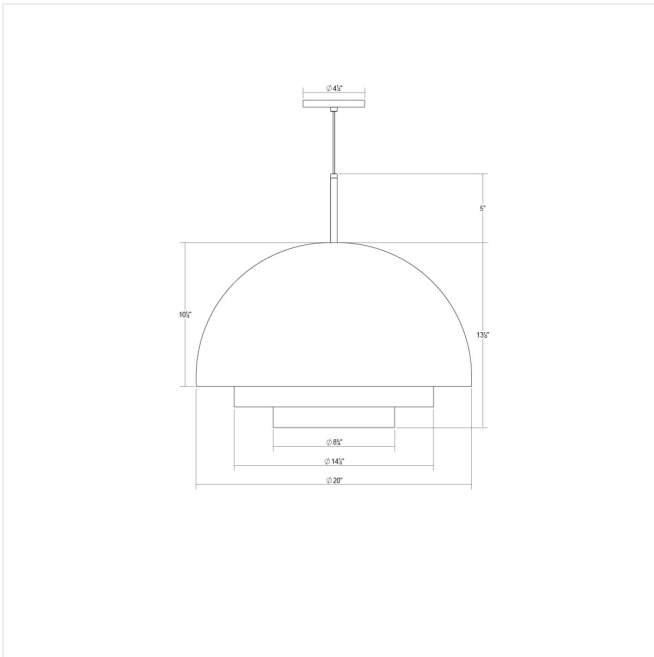

Project:

Modern Tiers 20" Dome LED Pendant Spec Sheet

SKU: 3524.14

Modern Tiers Pendants celebrate pure modern geometry and functional simplicity. Smooth, muted concentric tiered rings—domed or in a flat drum shape—channel light downward, creating an illuminating LED glow within a sculptural form. Scaled for residential, hospitality and commercial settings for an enduring modern presence.

Learn more: <https://sonnemanlight.com/modern-tiers-pendant>

Type #:

Dimensions

Height:	18.5"
Diameter:	20"
Canopy/Backplate/Base:	4.5"
Hanging Details:	20' Adjustable Cord
Shape:	Dome
Size:	20"
Canopy/Backplate/Base Height:	0.5"

Installation

Installation:	Licensed electrician required
Sloped Ceiling Compatible?:	Compatible
Cord Length:	20' Adjustable Cord
Minimum Hanging Height:	19.5"
Maximum Hanging Height:	258.5"

Shade

Shade Material:	Metal
Shade 1 Color:	Brass Finish
Shade 2 Material:	Metal
Shade 2 Color:	Satin White
Shade 3 Material:	Metal
Shade 3 Color:	Satin White