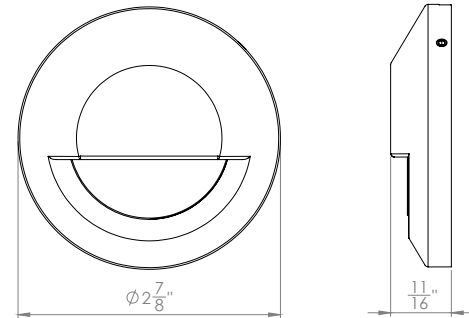

Fixture Type:

Catalog Number:

Project: _____

Location: _____