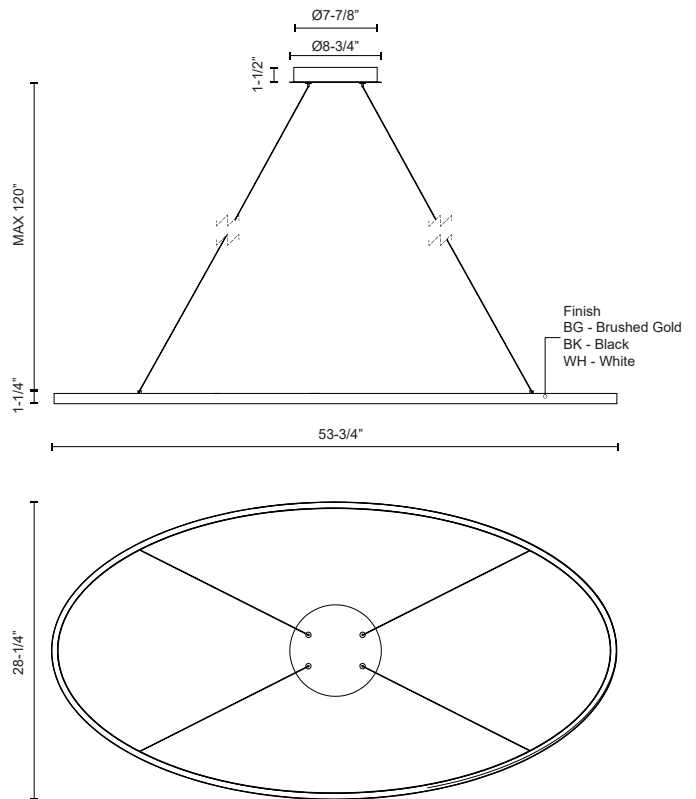

* For custom options, consult factory for details.

* For warranty information, please visit www.kuzcolighting.com/warranty

DESCRIPTION

Ovale: a stunning collection of lighting that redefines modern elegance with its simple yet captivating oval shape. Whether you choose a linear pendant or an exquisite two-tier chandelier, Ovale showcases integrated LED technology, ensuring your space is beautifully illuminated with efficiency and longevity. With three exquisite finishes to choose from – brushed gold, matte black, and matte white – Ovale effortlessly complements your décor, allowing you to create a customized ambiance that exudes timeless sophistication.

- Sleek minimal style for any space
- Brushed Gold, Matte Black, or Matte White finishes
- Integrated LED, no need for bulbs
- Adjustable wire up to 120" in length
- Perfect for kitchens, dining rooms, living rooms, and more

KUZCO

CANADA: 19054 28TH AVENUE - SURREY, BC V3Z 6M3
USA: 3035 E. LONE MOUNTAIN ROAD - LAS VEGAS, NV 89081

WWW.KUZCOLIGHTING.COM

© 2024 KUZCO LIGHTING. ALL RIGHTS RESERVED.

COMMENT