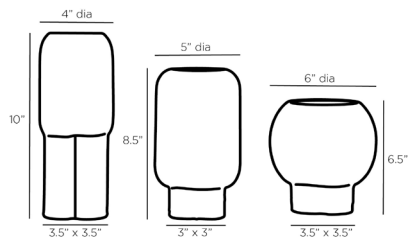

ARTERIOS

TUTWELL VASES, SET OF 3

AVC01

Forest Reactive
Contract Suitable As Is

Our trio of Tutwell vases are crafted from reactive glaze ceramic in three different shapes and sizes. The organic pod- and capsule-shaped vases, in a neutral forest reactive glaze, are designed with fantasy-inspired feet as a base finished in antique brass. Finish and dripping will vary.

APPEARANCE

Material	Ceramic
Material Type	Matte
Finish	Antique Brass
Finish Will Vary	true
Top Coat/Sealant	false

DIMENSIONS

Foot Print Large	W: 3.5 IN, D: 3.5 IN
Foot Print Medium	W: 3, D: 3
Foot Print Small	W: 3.5 IN, D: 3.5 IN
Large Set Opening	2.50
Medium Set Opening	2.50
Small Set Opening	3.50

SHIPPING

Product Weight	6 LBS
Gross Weight 1	7.05 LBS
Shipping Box 1	H: 16 IN, L: 7 IN, W: 16 IN

ADDITIONAL INFO

Features	Water Tight
----------	-------------

CONTRACT

Contract Suitable	true
-------------------	------