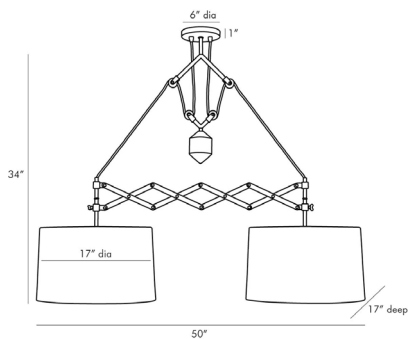

ARTERIOS

PANTOGRAPH PENDANT

RAY BOOTH

DB49009

H: 34 IN, D: 17 IN

Antique Brass, White linen

Contract Suitable As Is

Tension and balance are dynamic qualities this dual pendant light employs. We envision the piece staged over a long dining table or a kitchen island where the linear form of the design can shine. Finished in antique brass. Damp-rated, although limited covered outdoor conditions may affect finish.

APPEARANCE

Material	Linen, Steel
Finish	Antique Brass
Top Coat/Sealant	true
Link	Welded

DIMENSIONS

	11
Shade	Top: 17.00 IN, Dia: 18.00 IN
Pendant	W: 50 IN, D: 17 IN
Minimum Hanging Height	34 IN
Maximum Hanging Height	88 IN
Canopy	H: 1 IN, Dia: 6.00 IN

WIRING

Rating	Indoor Only
Cord	0.5 FT, SVT, Taupe Fabric
Socket	2, Type A - E26
Maximum Watt	60
Voltage	110-120 V

CERTIFICATIONS

Certifications	Mexico United States, Canada
----------------	---------------------------------

COMPLIANCY

UL/ETL	Yes
RoHS	true

SHIPPING

Product Weight	20.5 LBS
Gross Weight 1	35.15 LBS
Shipping Box 1	H: 18 IN, L: 42 IN, W: 22 IN

REPLACEMENT PARTS

Replacement Part 1	CANOPY-433
Replacement Part 1 Dim	1" x 6"